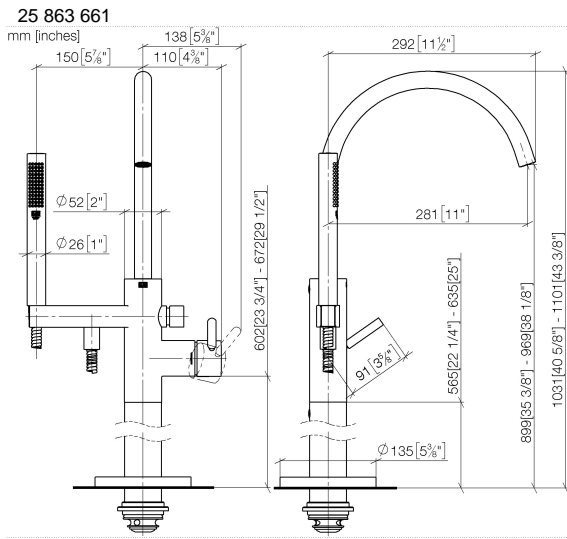

Single-lever bath mixer with stand pipe for free-standing assembly with hand shower set - Brushed Platinum

TARA

25 863 661

Fits: TARA, META

- spout: circular, air-enriched flow
- max. flow 19.5 l/min at 3 bar flow pressure
- Hand shower: COMPACT RAIN, max. flow rate 6.8 l/min (at 3 bar)
- bar-type hand shower with anti-scale system
- pivotable spout 360°
- 281mm projection
- wall bracket
- automatic bath/shower diverter
- total height 1031 - 1101 mm
- stand pipe height 565 - 635 mm
- height up to aerator 899 – 969 mm
- slide-on rosettes Ø 135 mm
- metal shower hose 1250mm with integrated anti-twist protection
- WRAS 2001027

Required miscellaneous

- Concealed floor mounting -**
- max. recess depth 150 mm
  - min. recess depth 80 mm

35 949 970-90  
0010

Flow rate chart

Codes & Standards

ASME  
A112.18.1/CSA  
B125.1

California Energy  
Commission  
(CEC)