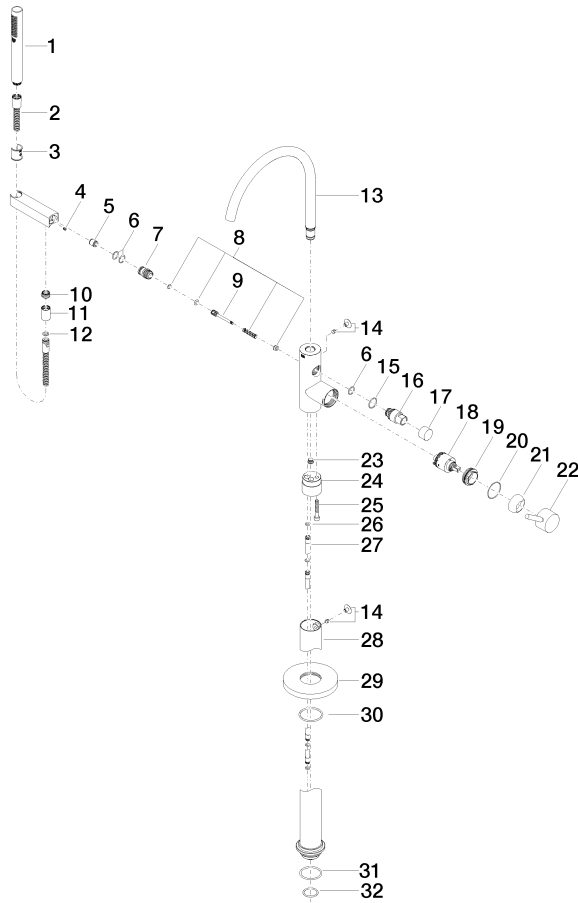

Single-lever bath mixer with stand pipe for free-standing assembly with hand shower set - Brushed Platinum

TARA

25 863 661

Single-lever bath mixer with stand pipe for free-standing assembly with hand shower set - Brushed Platinum

TARA

25 863 661

Spare parts list

No.	Item Number	Name	Quantity used	Delivery time
1	90 12 11 140 30-06	shower	1	10
2	90 30 02 072 00-06	Metal shower hose 1/2" x 3/8" x 1250 mm - Brushed Platinum	1	10
3	09 18 40 118 90	sleeve	1	2
4	09 31 11 058 90	pin	1	2
5	90 23 01 141 00 90	back-flow preventer	1	2
6	90 14 10 010 00 90	seal	3	2
7	09 24 03 153 20-06	nipple	1	60
8	90 16 02 023 00 90	spring	1	2
9	09 31 09 102 20-06	pull-rod	1	-
Spare part can no longer be ordered, please order the replacement item				
10	09 24 03 069 90	nipple	1	2
11	90 21 02 069 00-06	cover	1	10
12	90 14 20 026 00 90	seal	1	2
13	90 28 22 327 01-06	spout	1	10
14	04 31 20 036 00 90	plug	2	2
15	09 14 10 112 90	seal	1	2
16	09 21 34 081 20-06	nipple	1	10
17	09 20 88 002-06	handle	1	10
18	90 15 05 039 00 90	cartridge	1	2
19	09 24 04 298 90	nut	1	2
20	09 14 10 037 90	seal	1	2
21	09 28 30 036-06	cover	1	10
22	90 20 66 005 00-06	handle	1	10
23	04 31 20 039 11 90	plug	1	2
24	09 24 03 152 20-06	adaptor	1	-
Spare part can no longer be ordered, please order the replacement item				
25	09 30 30 111 90	screw	1	2
26	09 14 10 139 90	seal	2	2
27	04 28 22 025 00 90	connection	2	2
28	04 28 22 030 00-06	pipe	1	10
29	09 27 88 007-06	rosette	1	10
30	90 14 10 129 00 90	seal	1	2
31	09 14 10 084 90	seal	1	2
32	09 14 10 018 90	seal	1	2